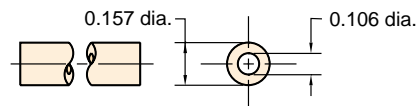

Working Range: 0 to 105 psig at 100°F Maximum 120°F
Static Burst Pressure: Over 440 psig at 75°F
Color: Solid: Black
Translucent: Blue, clear, green, red
Lengths Available: 50 and 500 feet
Note: Designed for use with push-in fittings.

Note:

Specify color on order, and use full product number (including code letters for color) as shown in Price List. If no color is specified, clear will be furnished.

PET1-0503-□-□

5/32" O.D. Polyethylene Tubing
Linear low density tubing