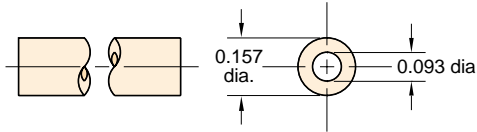

CLIPPARD HOSE & TUBING

URT1-0503-□-□

5/32" O.D. 95D Urethane Tubing
Flexible, durable ether based tubing

Working Range: 0 to 105 psig at 100°F Maximum 120°F
Static Burst Pressure: Over 500 psig at 70°F
Color: Solid: Black, gray, orange, red, white
Translucent: Blue, clear, green, red, yellow
Lengths Available: 50 and 500 feet
Note: Designed for use with push-in fittings.

Note:

Specify color on order, and use full product number (including code letters for color) as shown in Price List. If no color is specified, clear will be furnished.

URT1-0604M-□-□

6 mm O.D. 95D Urethane Tubing
Flexible, durable ether based tubing

Working Range: 0 to 105 psig at 100°F Maximum 120°F
Static Burst Pressure: Over 450 psig at 70°F
Color: Solid: Black
Translucent: Blue, clear, green, red
Lengths Available: 50 and 500 feet
Note: Designed for use with push-in fittings.

Note:

Specify color on order, and use full product number (including code letters for color) as shown in Price List. If no color is specified, clear will be furnished.

URT1-0805-□-□

1/4" O.D. 95D Urethane Tubing
Flexible, durable ether based tubing