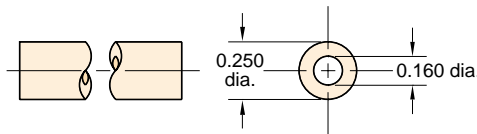

Note:

Specify color on order, and use full product number (including code letters for color) as shown in Price List. If no color is specified, clear will be furnished.

URT1-0604M-□-□

6 mm O.D. 95D Urethane Tubing
Flexible, durable ether based tubing

Working Range: 0 to 105 psig at 100°F Maximum 120°F
Static Burst Pressure: Over 450 psig at 70°F
Color: Solid: Black
Translucent: Blue, clear, green, red
Lengths Available: 50 and 500 feet
Note: Designed for use with push-in fittings.

Note:

Specify color on order, and use full product number (including code letters for color) as shown in Price List. If no color is specified, clear will be furnished.

URT1-0805-□-□

1/4" O.D. 95D Urethane Tubing
Flexible, durable ether based tubing

Working Range: 0 to 105 psig at 100°F Maximum 120°F
Static Burst Pressure: Over 450 psig at 70°F
Color: Solid: Black, gray, orange, red, white
Translucent: Blue, clear, green, red, yellow
Lengths Available: 50 and 500 feet
Note: Designed for use with push-in fittings.