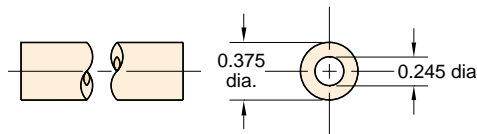

Note:

Specify color on order, and use full product number (including code letters for color) as shown in Price List. If no color is specified, clear will be furnished.

URT1-0805-□-□

1/4" O.D. 95D Urethane Tubing
Flexible, durable ether based tubing

Working Range: 0 to 105 psig at 100°F Maximum 120°F
Static Burst Pressure: Over 450 psig at 70°F
Color: Solid: Black, gray, orange, red, white
Translucent: Blue, clear, green, red, yellow
Lengths Available: 50 and 500 feet
Note: Designed for use with push-in fittings.

Note:

Specify color on order, and use full product number (including code letters for color) as shown in Price List. If no color is specified, clear will be furnished.

URT1-1208-□-□

3/8" O.D. 95D Urethane Tubing
Flexible, durable ether based tubing