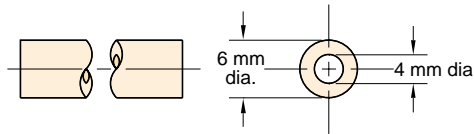

CLIPPARD HOSE & TUBING

URT1-0503-□-□

5/32" O.D. 95D Urethane Tubing
Flexible, durable ether based tubing

Working Range: 0 to 105 psig at 100°F Maximum 120°F
Static Burst Pressure: Over 500 psig at 70°F
Color: Solid: Black, gray, orange, red, white
Translucent: Blue, clear, green, red, yellow
Lengths Available: 50 and 500 feet
Note: Designed for use with push-in fittings.

Note:

Specify color on order, and use full product number (including code letters for color) as shown in Price List. If no color is specified, clear will be furnished.

URT1-0604M-□-□

6 mm O.D. 95D Urethane Tubing
Flexible, durable ether based tubing

Working Range: 0 to 105 psig at 100°F Maximum 120°F
Static Burst Pressure: Over 450 psig at 70°F
Color: Solid: Black
Translucent: Blue, clear, green, red
Lengths Available: 50 and 500 feet
Note: Designed for use with push-in fittings.

Working Range: 0 to 105 psig at 100°F Maximum 120°F
Static Burst Pressure: Over 450 psig at 70°F
Color: Solid: Black, gray, orange, red, white
Translucent: Blue, clear, green, red, yellow
Lengths Available: 50 and 500 feet
Note: Designed for use with push-in fittings.